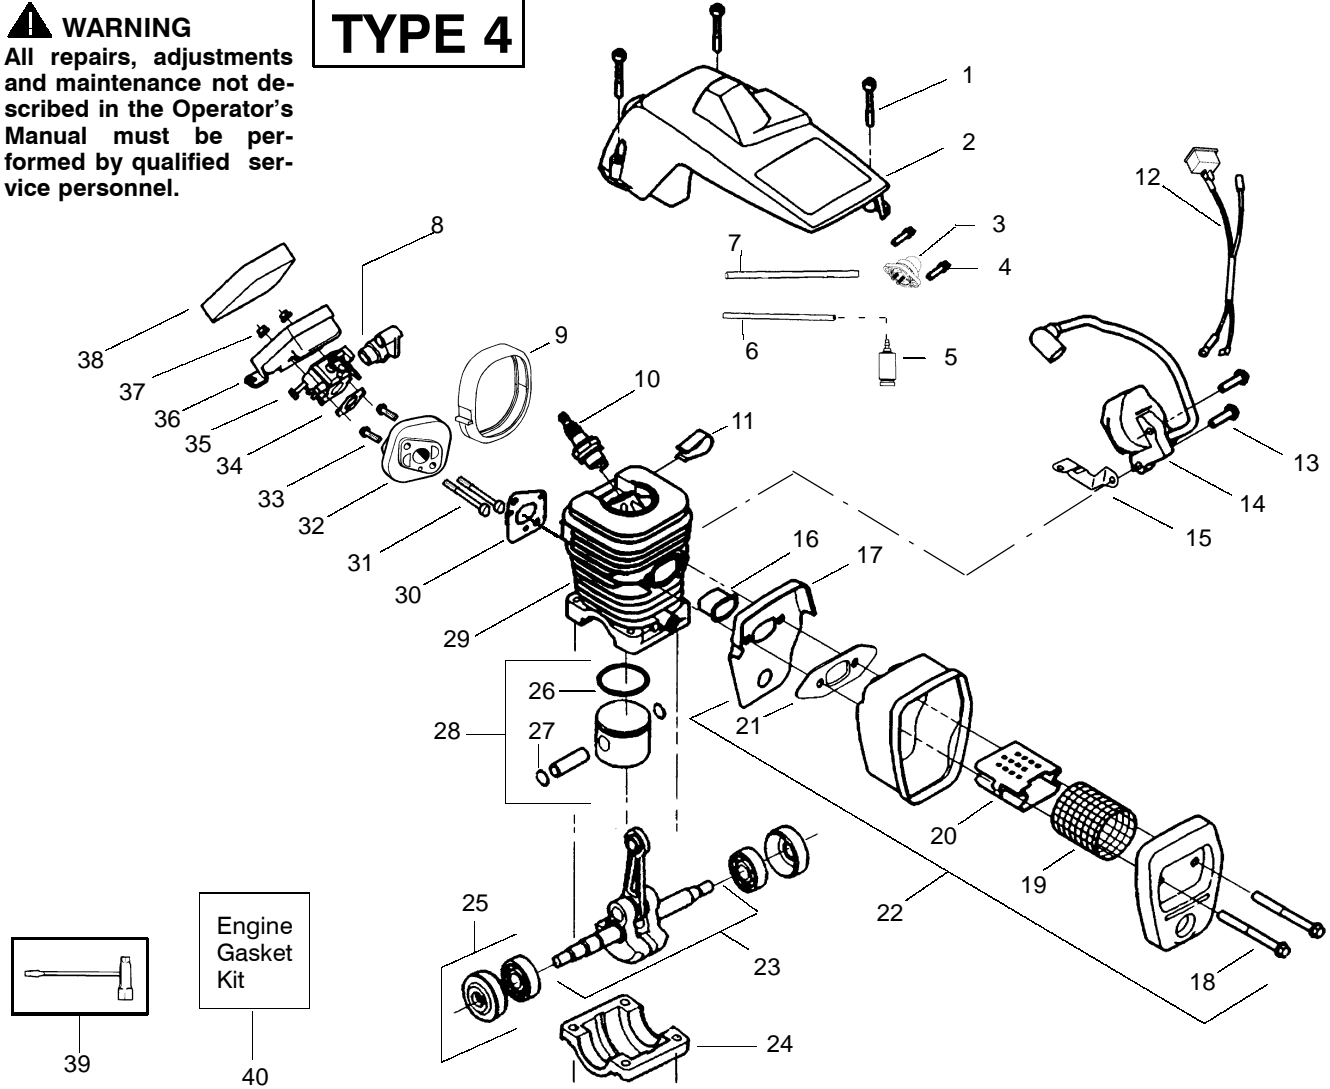

⚠ WARNING
All repairs, adjustments and maintenance not described in the Operator's Manual must be performed by qualified service personnel.

TYPE 4

Ref.	Part No.	Description	Ref.	Part No.	Description	Ref.	Part No.	Description
1.	530016153	Screw	19.	530036103	Screen-Spark	36.	530047604	Housing-Air Filter
2.	530056914	Shield-Cylinder	20.	530037813	Diffuser-Muffler	37.	530016101	Nut
3.	530047213	Assy-Air Purge	21.	530069608	Gasket-Muffler (kit)	38.	530037793	Air Filter - Foam
4.	530015780	Screw	22.	530047207	Assy-Muffler (Incl. 19,20, 21,22,23)	39.	530031135	Wrench-Bar
5.	530095646	Assy-Fuel Pick-up	23.	530047062	Assy-Crankshaft	40.	530069608	Kit-Engine Gasket (incl. 36,32,23)
6.	530069247	Kit-Line Purge/Carb. (Small Dia)	24.	530037935	Cap-Crankcase			
7.	530069216	Kit-Line Purge/Tank (large line)	25.	530056363	Assy-Seal & Bearing			
8.	530035526	Grommet-Carb Adjust.	26.	530038729	Ring-Piston			
9.	530054144	Seal-Carb Adapter	27.	530015697	Retainer - Piston Pin			
10.	952030150	Spark Plug (RCJ-7Y)	28.	530071408	Kit-Piston - (incl. 28-29)			
11.	530016136	Clip-High Tension Lead	29.	530071412	Kit-Cylinder			
12.	530049117	Assy-Wire Harness (includes switch)	30.	530069608	Gasket-Carb. Adapter (kit)			Not Shown
13.	530015814	Screw	31.	530016187	Screw	↗	530163895	Manual- (Scan)
14.	530039167	Module-Ignition	32.	530049700	Carb. Adapter	↗	530163896	Manual - (Euro I)
15.	530047442	Strap-Ground	33.	530016386	Screw	↗	530163897	Manual - (Euro II)
16.	530037652	Insulator-Heat	34.	530069608	Carb. Gasket (kit)	↗	530054781	Decal-Warning
17.	530049870	Back Plate-Muffler	35.	---	Kit-Carburetor (WT-391)	↗	530038478	Cap-limiter low(tan)
18.	530016132	Screw		530069722	(WT-625)	↗	530038479	Cap-limiter high(brn)

↗ = NEW PART NUMBER FOR THIS IPL

* = REFER TO THE SERVICE REFERENCE INDICATED FOR MORE INFORMATION. (LOCATED AT END OF IPL)