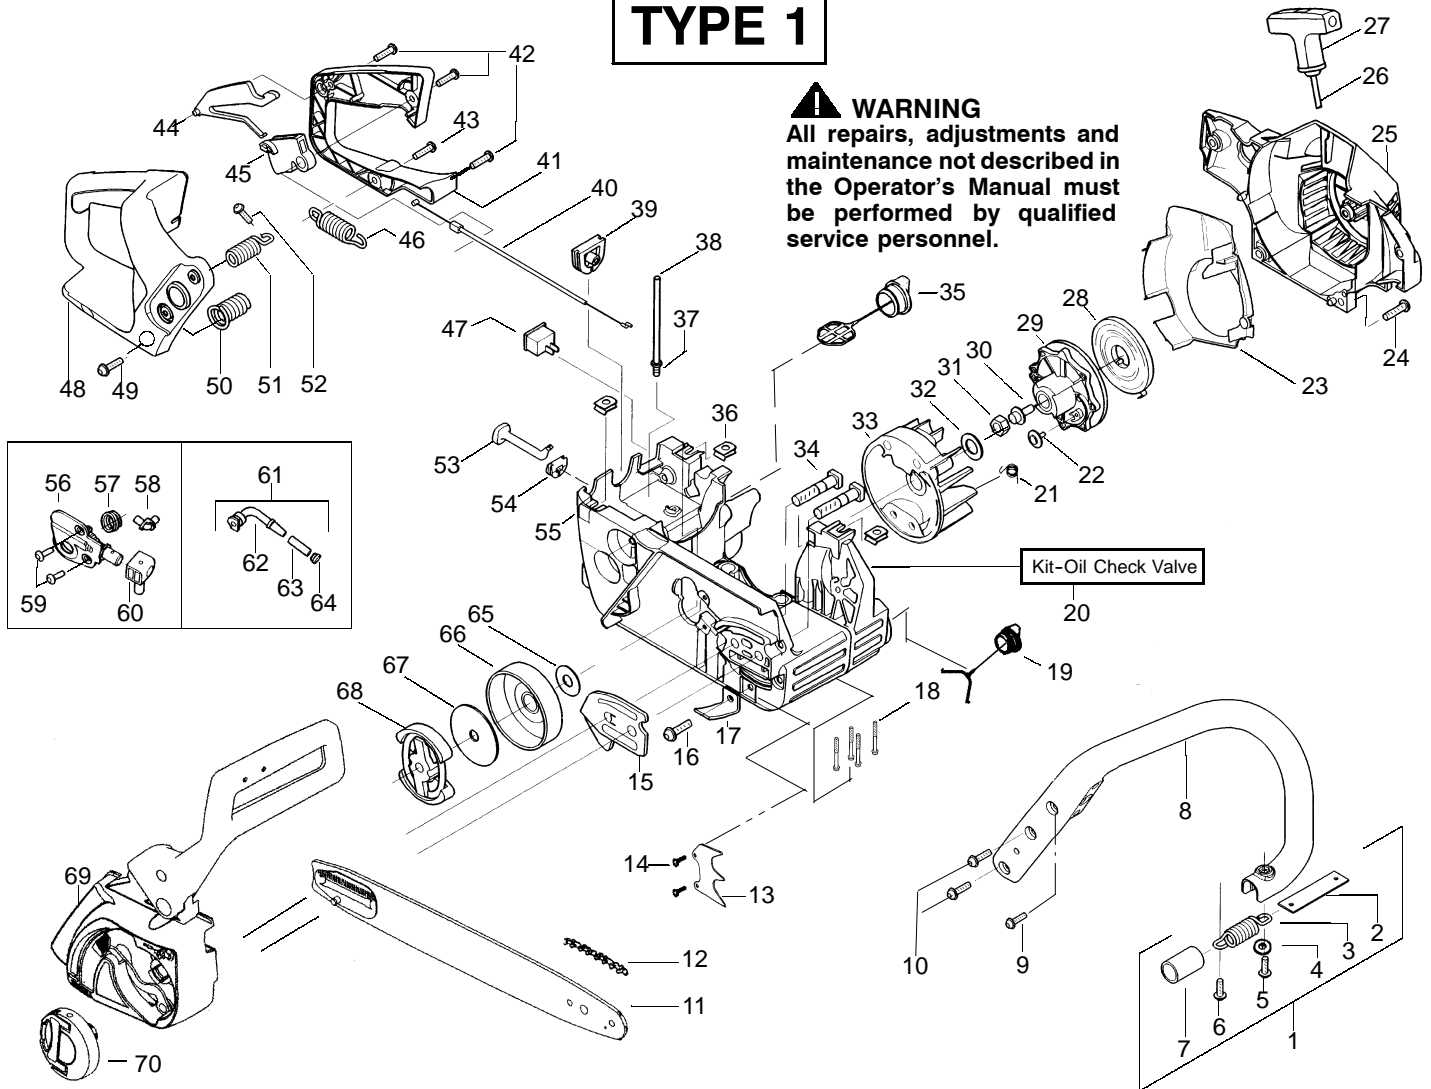

## TYPE 1

**⚠ WARNING**  
All repairs, adjustments and maintenance not described in the Operator's Manual must be performed by qualified service personnel.

Ref.	Part No.	Description	Ref.	Part No.	Description	Ref.	Part No.	Description
1.	530047963	Assy.-Isolator	27.	530056402	Handle- Starter	53.	530047605	Knob- Choke
2.	530047608	Strap- Limiter	28.	530027531	Spring- Recoil	54.	530049005	Grommet- Knob
3.	530042082	Spring- Isolator	29.	530037817	Pulley- Starter	55.	530056597	Assy- Chassis
4.	530015123	Washer	30.	530015920	Screw	56.	530071259	Kit- Oil Pump (Incls. 57,58,60)
5.	530016018	Screw	31.	530016134	Nut- Flywheel	57.	530037820	Gear- Worm Spring
6.	530015843	Screw	32.	530015127	Washer- Flywheel	58.	530049477	Elbow- Oil Pickup
7.	530036142	Sleeve- AV Spring	33.	530039209	Assy- Flywheel	59.	530016064	Screw
8.	530047583	Handle- Front	34.	530016133	Bolt- Bar	60.	530019206	Seal Block
9.	530015940	Screw	35.	530047192	Assy- Fuel Cap	61.	530047663	Assy- Oil Pickup (Incl. 62-64)
10.	530015814	Screw	36.	530015922	Nut- "U"- Type	62.	530038373	Pick- up Oiler
11.	530044897	Bar - 16"	37.	530023877	Fitting- fuel line	63.	530037821	Filter- Oil
12.	538248288	Chain - 16"	38.	530069216	Kit- Fuel line (large)	64.	530030189	Plug- Oil Filter
13.	530014381	Kit- Assy Spike (incl.14)	39.	530047631	Grommet- Cable	65.	530015907	Washer- Thrust
14.	530015805	Screw	40.	530047602	Cable- Throttle	66.	530047061	Assy.- Clutch Drum w/bearing
15.	530038238	Plate- Bar Mounting	41.	530047581	Cover- Rear Handle	67.	530015611	Washer- Clutch
16.	530015814	Screw	42.	530015906	Screw	68.	530014949	Assy. Clutch
17.	530029850	Chain Catcher	43.	530015886	Screw	69.	530056832	Assy- Chain Brake
18.	530016132	Screw	44.	530036098	Lockout- Throttle	70.	530056935	Assy- Knob
19.	530010846	Assy- Oil Cap	45.	530036097	Trigger- Throttle			
20.	530071666	Kit- Oil Check Valve	46.	530042082	Spring			
21.	530023817	Spring- Starter Dog	47.	530069572	Kit- Switch			
22.	530016080	Screw	48.	530047582	Handle - Rear			
23.	530055723	Baffle- Air	49.	530015814	Screw			
24.	530015892	Screw	50.	530053274	Assy. Isolator - lower			
25.	530055708	Housing- Fan	51.	530071385	Kit- Isolator (Upper)			
26.	530069232	Kit- Rope	52.	530015875	Screw			