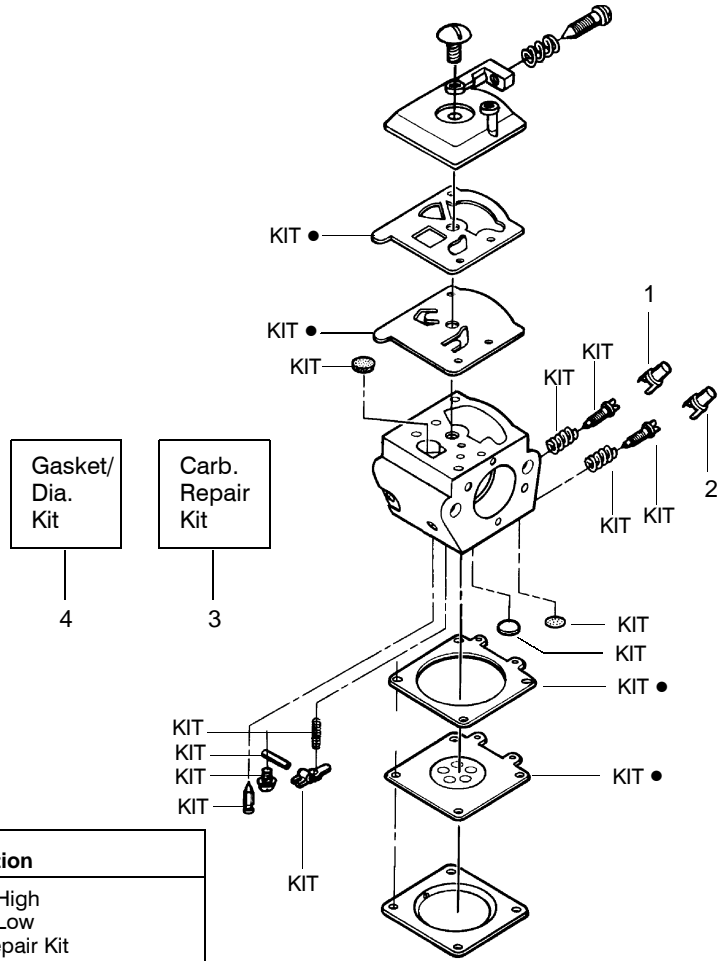

**TYPE 4**

Ref.	Part No.	Description	Ref.	Part No.	Description	Ref.	Part No.	Description
1.	530016153	Screw	19.	530036103	Screen-Spark	36.	530047604	Housing-Air Filter
2.	530056914	Shield-Cylinder	20.	530037813	Diffuser-Muffler	37.	530016101	Nut
3.	530047213	Assy-Air Purge	21.	530069608	Gasket-Muffler (kit)	38.	530037793	Air Filter - Foam
4.	530015780	Screw	22.	530047207	Assy-Muffler (Incl. 19,20, 21,22,23)	39.	530031135	Wrench-Bar
5.	530095646	Assy-Fuel Pick-up	23.	530047062	Assy-Crankshaft	40.	530069608	Kit-Engine Gasket (incl. 36,32,23)
6.	530069247	Kit-Line Purge/Carb. (Small Dia)	24.	530037935	Cap-Crankcase			
7.	530069216	Kit-Line Purge/Tank (large line)	25.	530056363	Assy-Seal & Bearing			
8.	530035526	Grommet-Carb Adjust.	26.	530038729	Ring-Piston			
9.	530054144	Seal-Carb Adapter	27.	530015697	Retainer - Piston Pin			
10.	952030150	Spark Plug (RCJ-7Y)	28.	530071408	Kit-Piston - (incl. 28-29)			
11.	530016136	Clip-High Tension Lead	29.	530071412	Kit-Cylinder			
12.	530049117	Assy-Wire Harness (includes switch)	30.	530069608	Gasket-Carb. Adapter (kit)			Not Shown
13.	530015814	Screw	31.	530016187	Screw	↗	530163895	Manual- (Scan)
14.	530039167	Module-Ignition	32.	530049700	Carb. Adapter	↗	530163896	Manual - (Euro I)
15.	530047442	Strap-Ground	33.	530016386	Screw	↗	530163897	Manual - (Euro II)
16.	530037652	Insulator-Heat	34.	530069608	Carb. Gasket (kit)	↗	530054781	Decal-Warning
17.	530049870	Back Plate-Muffler	35.	---	Kit-Carburetor (WT-391)	↗	530038478	Cap-limiter low(tan)
18.	530016132	Screw		530069722	(WT-625)	↗	530038479	Cap-limiter high(brn)

↗ = NEW PART NUMBER FOR THIS IPL

\* = REFER TO THE SERVICE REFERENCE INDICATED FOR MORE INFORMATION. (LOCATED AT END OF IPL)

**Carburetor Assembly – WT-391 – #530069722**

Ref.	Part No.	Description
1.	530038479	Limiters Cap-High
2.	530038478	Limiters Cap-Low
3.	530069826	Carburetor Repair Kit (KIT= Indicates Contents) & Includes Limiters Caps
4.	530069844	Gasket/Diaphragm Kit (● = Indicates Contents)