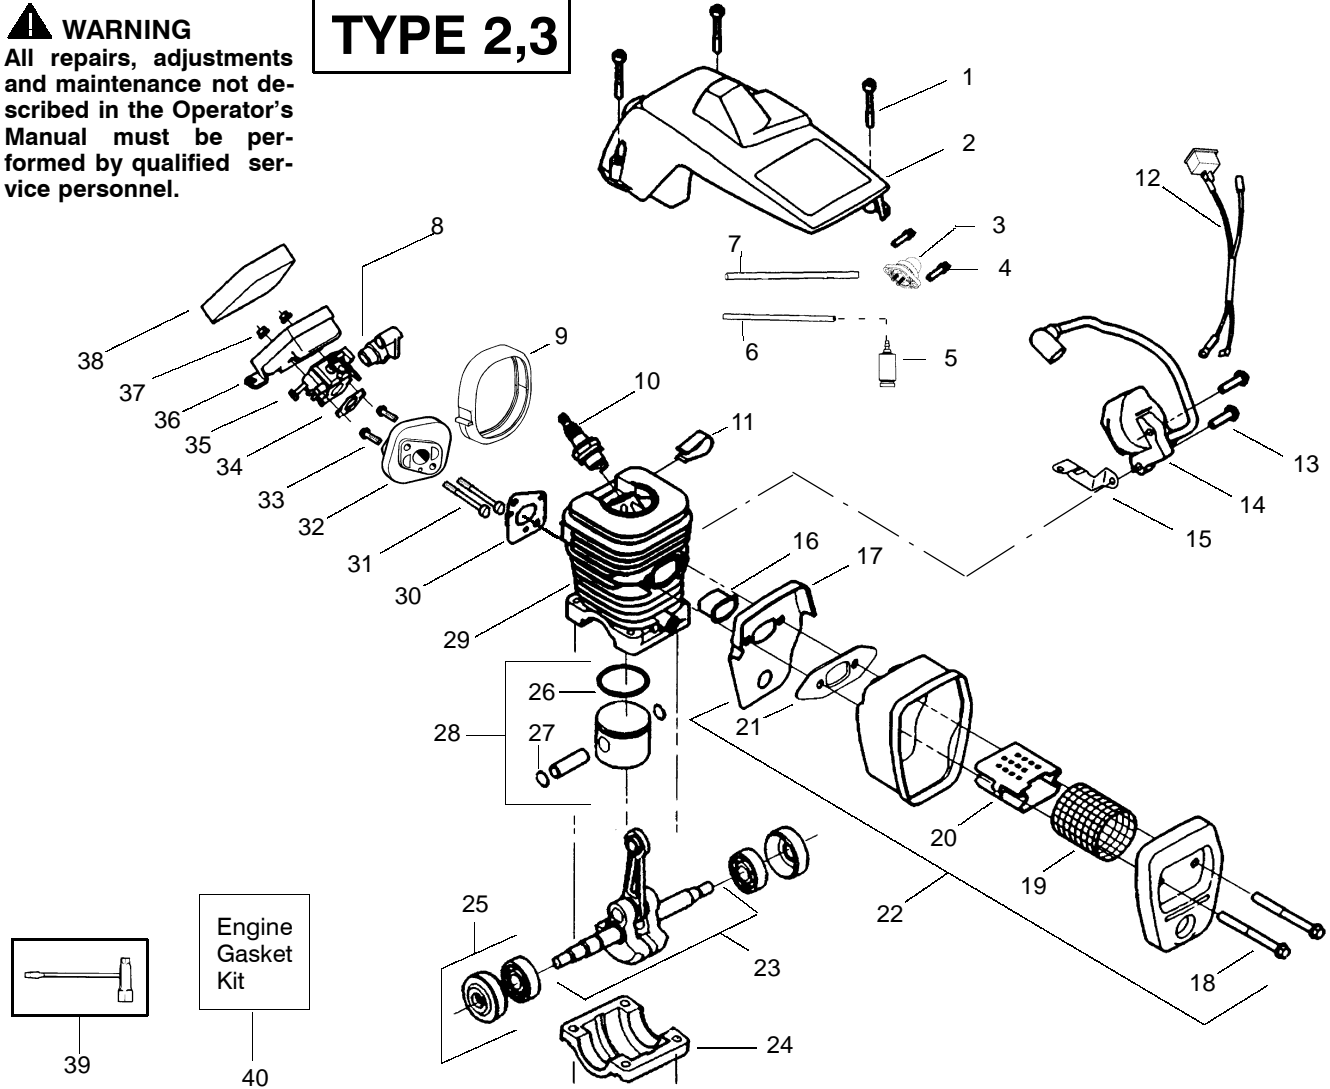

▲ WARNING
All repairs, adjustments and maintenance not described in the Operator's Manual must be performed by qualified service personnel.

TYPE 2,3

Ref.	Part No.	Description	Ref.	Part No.	Description	Ref.	Part No.	Description
1.	530016153	Screw	19.	530036103	Screen-Spark	36.	530047604	Housing-Air Filter
2.	530056924	Shield-Cylinder	20.	530037813	Diffuser-Muffler	37.	530016101	Nut
3.	530047213	Assy-Air Purge	21.	530069608	Gasket-Muffler (kit)	38.	530037793	Air Filter - Foam
4.	530015780	Screw	22.	530047207	Assy-Muffler (Incl. 19,20, 21,22,23)	39.	530031135	Wrench-Bar
5.	530095646	Assy-Fuel Pick-up	23.	530047062	Assy-Crankshaft	40.	530069608	Kit-Engine Gasket (incl. 36,32,23)
6.	530069247	Kit-Line Purge/Carb. (Small Dia)	24.	530037935	Cap-Crankcase			
7.	530069216	Kit-Line Purge/Tank (large line)	25.	530056363	Assy-Seal & Bearing			
8.	530049244	Grommet-Carb Adjust.	26.	530029805	Ring-Piston			
9.	530054144	Seal-Carb Adapter	27.	530015697	Retainer - Piston Pin			
10.	952030150	Spark Plug (RCJ-7Y)	28.	530069605	Kit-Piston - (incl. 28-29)			
11.	530016136	Clip-High Tension Lead	29.	530069607	Kit-Cylinder			
12.	530049117	Assy-Wire Harness (includes switch)	30.	530069608	Gasket-Carb. Adapter (kit)			Not Shown
13.	530015814	Screw	31.	530016187	Screw	✓	530163670	Manual- (Scan)
14.	530039167	Module-Ignition	32.	530049700	Carb. Adapter	✓	530163671	Manual - (Euro I)
15.	530047442	Strap-Ground	33.	530016386	Screw	✓	530163672	Manual - (Euro II)
16.	530037652	Insulator-Heat	34.	530069608	Carb. Gasket (kit)	✓	530054781	Decal-Warning
17.	530049870	Back Plate-Muffler	35.	---	Kit-Carburetor (WT-391)	✓	530038478	Cap-limiter low(tan)
18.	530016132	Screw		530069722		✓	530038479	Cap-limiter high(brn)

✓ = NEW PART NUMBER FOR THIS IPL

★ = REFER TO THE SERVICE REFERENCE INDICATED FOR MORE INFORMATION. (LOCATED AT END OF IPL)