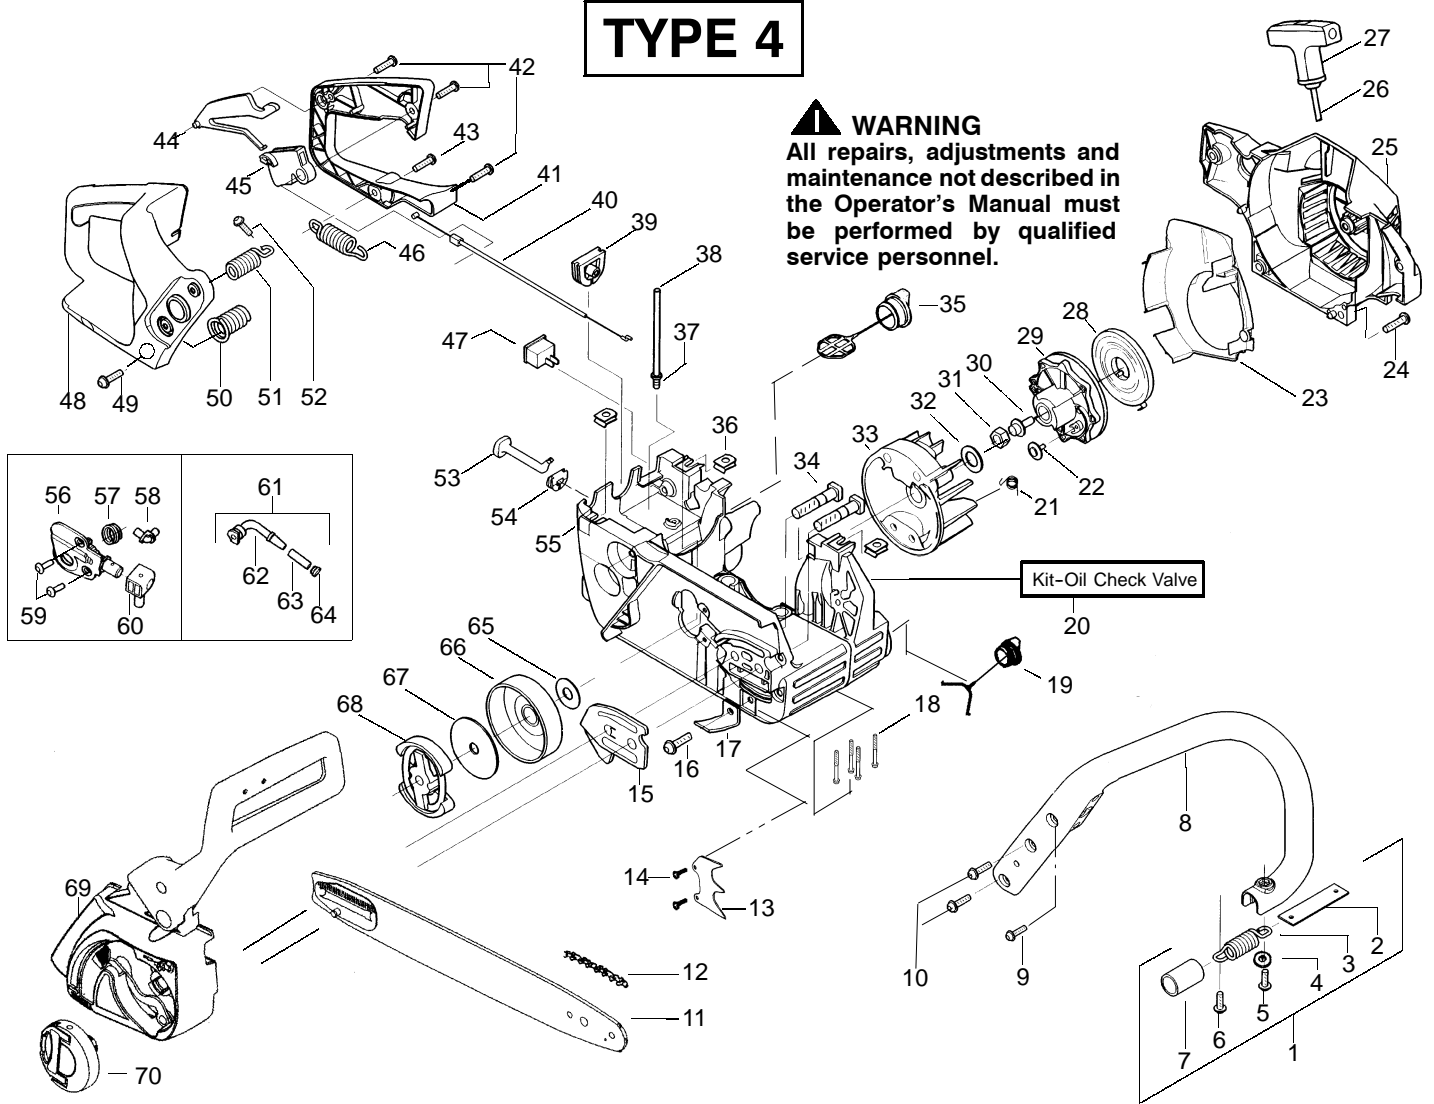

TYPE 4

WARNING
All repairs, adjustments and maintenance not described in the Operator's Manual must be performed by qualified service personnel.

Ref.	Part No.	Description	Ref.	Part No.	Description	Ref.	Part No.	Description
1.	530047963	Assy.-Isolator	27.	530056402	Handle- Starter	53.	530047605	Knob- Choke
2.	530047608	Strap- Limiter	28.	530027531	Spring- Recoil	54.	530049005	Grommet- Knob
3.	530042082	Spring- Isolator	29.	530037817	Pulley- Starter	55.	530056596	Assy- Chassis
4.	530015123	Washer	30.	530015920	Screw	56.	530071259	Kit- Oil Pump (Incls. 57,58,60)
5.	530016018	Screw	31.	530016134	Nut- Flywheel	57.	530037820	Gear- Worm Spring
6.	530015843	Screw	32.	530015127	Washer- Flywheel	58.	530049477	Elbow- Oil Pickup
7.	530036142	Sleeve- AV Spring	33.	530039209	Assy- Flywheel	59.	530016064	Screw
8.	530047583	Handle- Front	34.	530016133	Bolt- Bar	60.	530019206	Seal Block
9.	530015940	Screw	35.	530047192	Assy- Fuel Cap	61.	530047663	Assy- Oil Pickup (Incl. 62-64)
10.	530015814	Screw	36.	530015922	Nut- "U"- Type	62.	530038373	Pick-up Oiler
11.	530044897	Bar - 16"	37.	530023877	Fitting- fuel line	63.	530037821	Filter- Oil
12.	538248288	Chain - 16"	38.	530069216	Kit- Fuel line (large)	64.	530030189	Plug- Oil Filter
13.	530014381	Kit- Assy Spike (incl. 14)	39.	530047631	Grommet- Cable	65.	530015907	Washer- Thrust
14.	530015805	Screw	40.	530047602	Cable- Throttle	66.	530047061	Assy- Clutch Drum w/bearing
15.	530038238	Plate- Bar Mounting	41.	530047581	Cover- Rear Handle	67.	530015611	Washer- Clutch
16.	530015814	Screw	42.	530015906	Screw	68.	530014949	Assy. Clutch
17.	530029850	Chain Catcher	43.	530015886	Screw	69.	530056923	Assy- Chain Brake
18.	530016132	Screw	44.	530036098	Lockout- Throttle	70.	530056935	Assy- Knob
19.	530010846	Assy- Oil Cap	45.	530036097	Trigger- Throttle			
20.	530071666	Kit- Oil Check Valve	46.	530042082	Spring			
21.	530023817	Spring- Starter Dog	47.	530069572	Kit- Switch			
22.	530016080	Screw	48.	530047582	Handle - Rear			
23.	530055723	Baffle- Air	49.	530015814	Screw			
24.	530015892	Screw	50.	530053274	Assy. Isolator - lower			
25.	530056333	Housing- Fan	51.	530071385	Kit- Isolator (Upper)			
26.	530069232	Kit- Rope	52.	530015875	Screw			

↗ = NEW PART NUMBER FOR THIS IPL

* = REFER TO THE SERVICE REFERENCE INDICATED FOR MORE INFORMATION. (LOCATED AT END OF IPL)