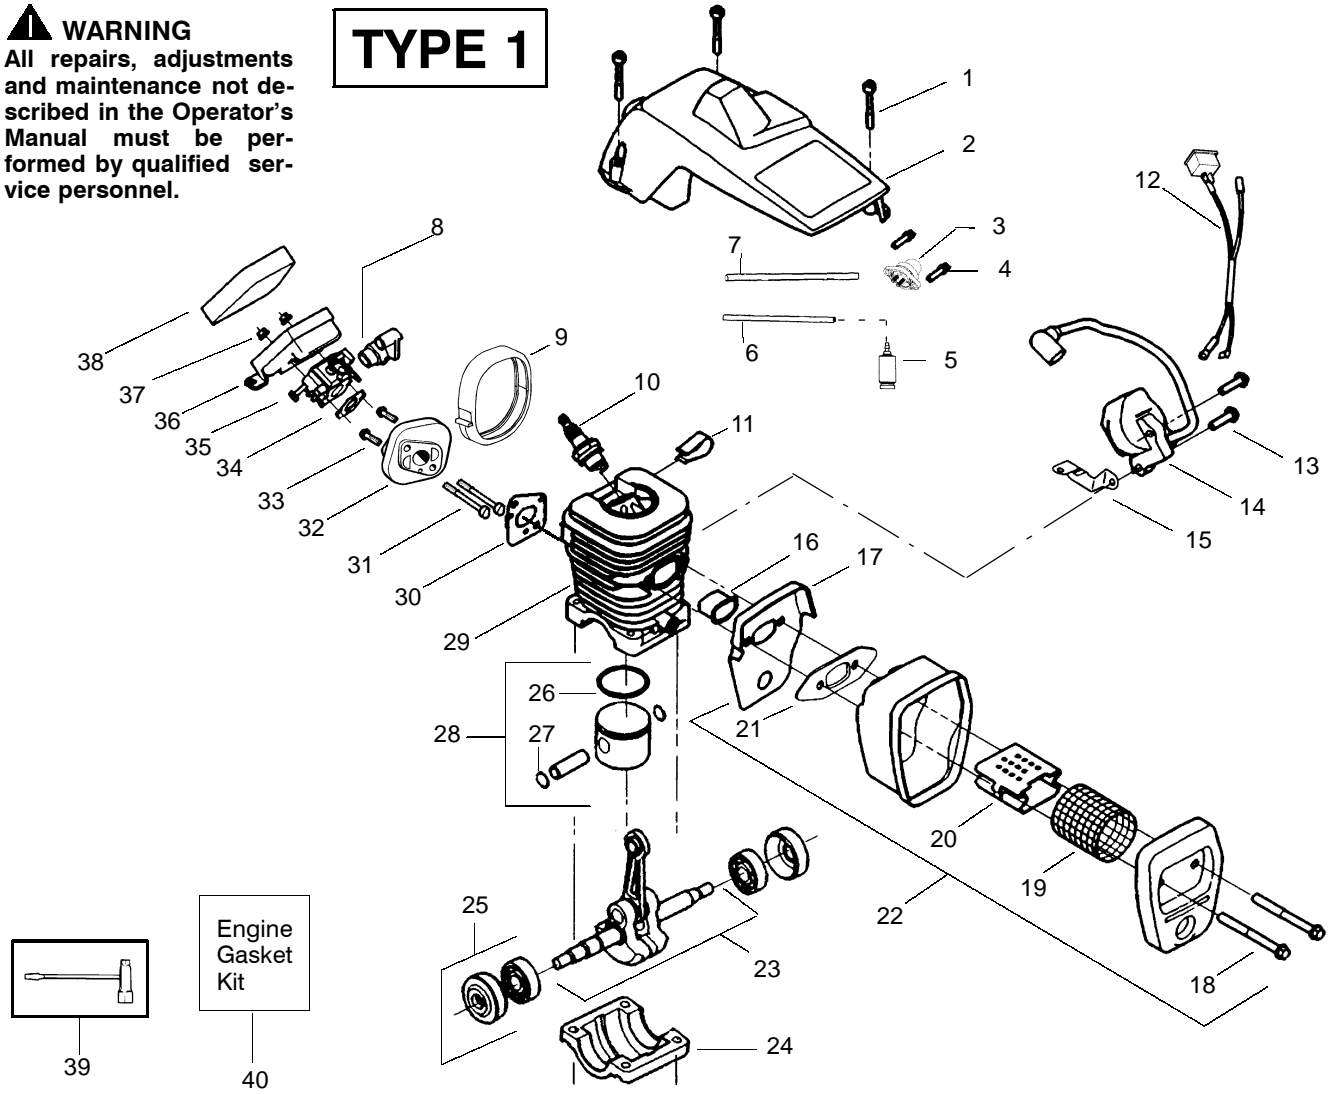

WARNING
All repairs, adjustments and maintenance not described in the Operator's Manual must be performed by qualified service personnel.

TYPE 1

Ref.	Part No.	Description	Ref.	Part No.	Description	Ref.	Part No.	Description
1.	530016153	Screw	19.	530036103	Screen-Spark	36.	530047604	Housing-Air Filter
2.	530056924	Shield-Cylinder	20.	530037813	Diffuser-Muffler	37.	530016101	Nut
3.	530047213	Assy-Air Purge	21.	530069608	Gasket-Muffler (kit)	38.	530037793	Air Filter - Foam
4.	530015780	Screw	22.	530047207	Assy-Muffler (Incl. 19,20, 21,22,23)	39.	530031135	Wrench-Bar
5.	530095646	Assy-Fuel Pick-up	23.	530047062	Assy-Crankshaft	40.	530069608	Kit-Engine Gasket (incl. 36,32,23)
6.	530069247	Kit-Line Purge/Carb. (Small Dia)	24.	530037935	Cap-Crankcase			
7.	530069216	Kit-Line Purge/Tank (large line)	25.	530056363	Assy-Seal & Bearing			
8.	530035526	Grommet-Carb Adjust.	26.	530038729	Ring-Piston			
9.	530054144	Seal-Carb Adapter	27.	530015697	Retainer - Piston Pin			
10.	952030150	Spark Plug (RCJ-7Y)	28.	530071408	Kit-Piston - (incl. 28-29)			
11.	530016136	Clip-High Tension Lead	29.	530071412	Kit-Cylinder			
12.	530049117	Assy-Wire Harness (Includes switch)	30.	530069608	Gasket-Carb. Adapter (kit)			
13.	530015814	Screw	31.	530016187	Screw			
14.	530039167	Module-Ignition	32.	530049700	Carb. Adapter	✓	530163895	Manual- (Scan)
15.	530047442	Strap-Ground	33.	530016386	Screw	✓	530163896	Manual - (Euro I)
16.	530037652	Insulator-Heat	34.	530069608	Carb. Gasket (kit)	✓	530163897	Manual - (Euro II)
17.	530049870	Back Plate-Muffler	35.	---	Kit-Carburetor		530054781	Decal-Warning
18.	530016132	Screw		530069722	(WT-391)			
				530071621	(WT-625)			

✓ = NEW PART NUMBER FOR THIS IPL

* = REFER TO THE SERVICE REFERENCE INDICATED FOR MORE INFORMATION. (LOCATED AT END OF IPL)